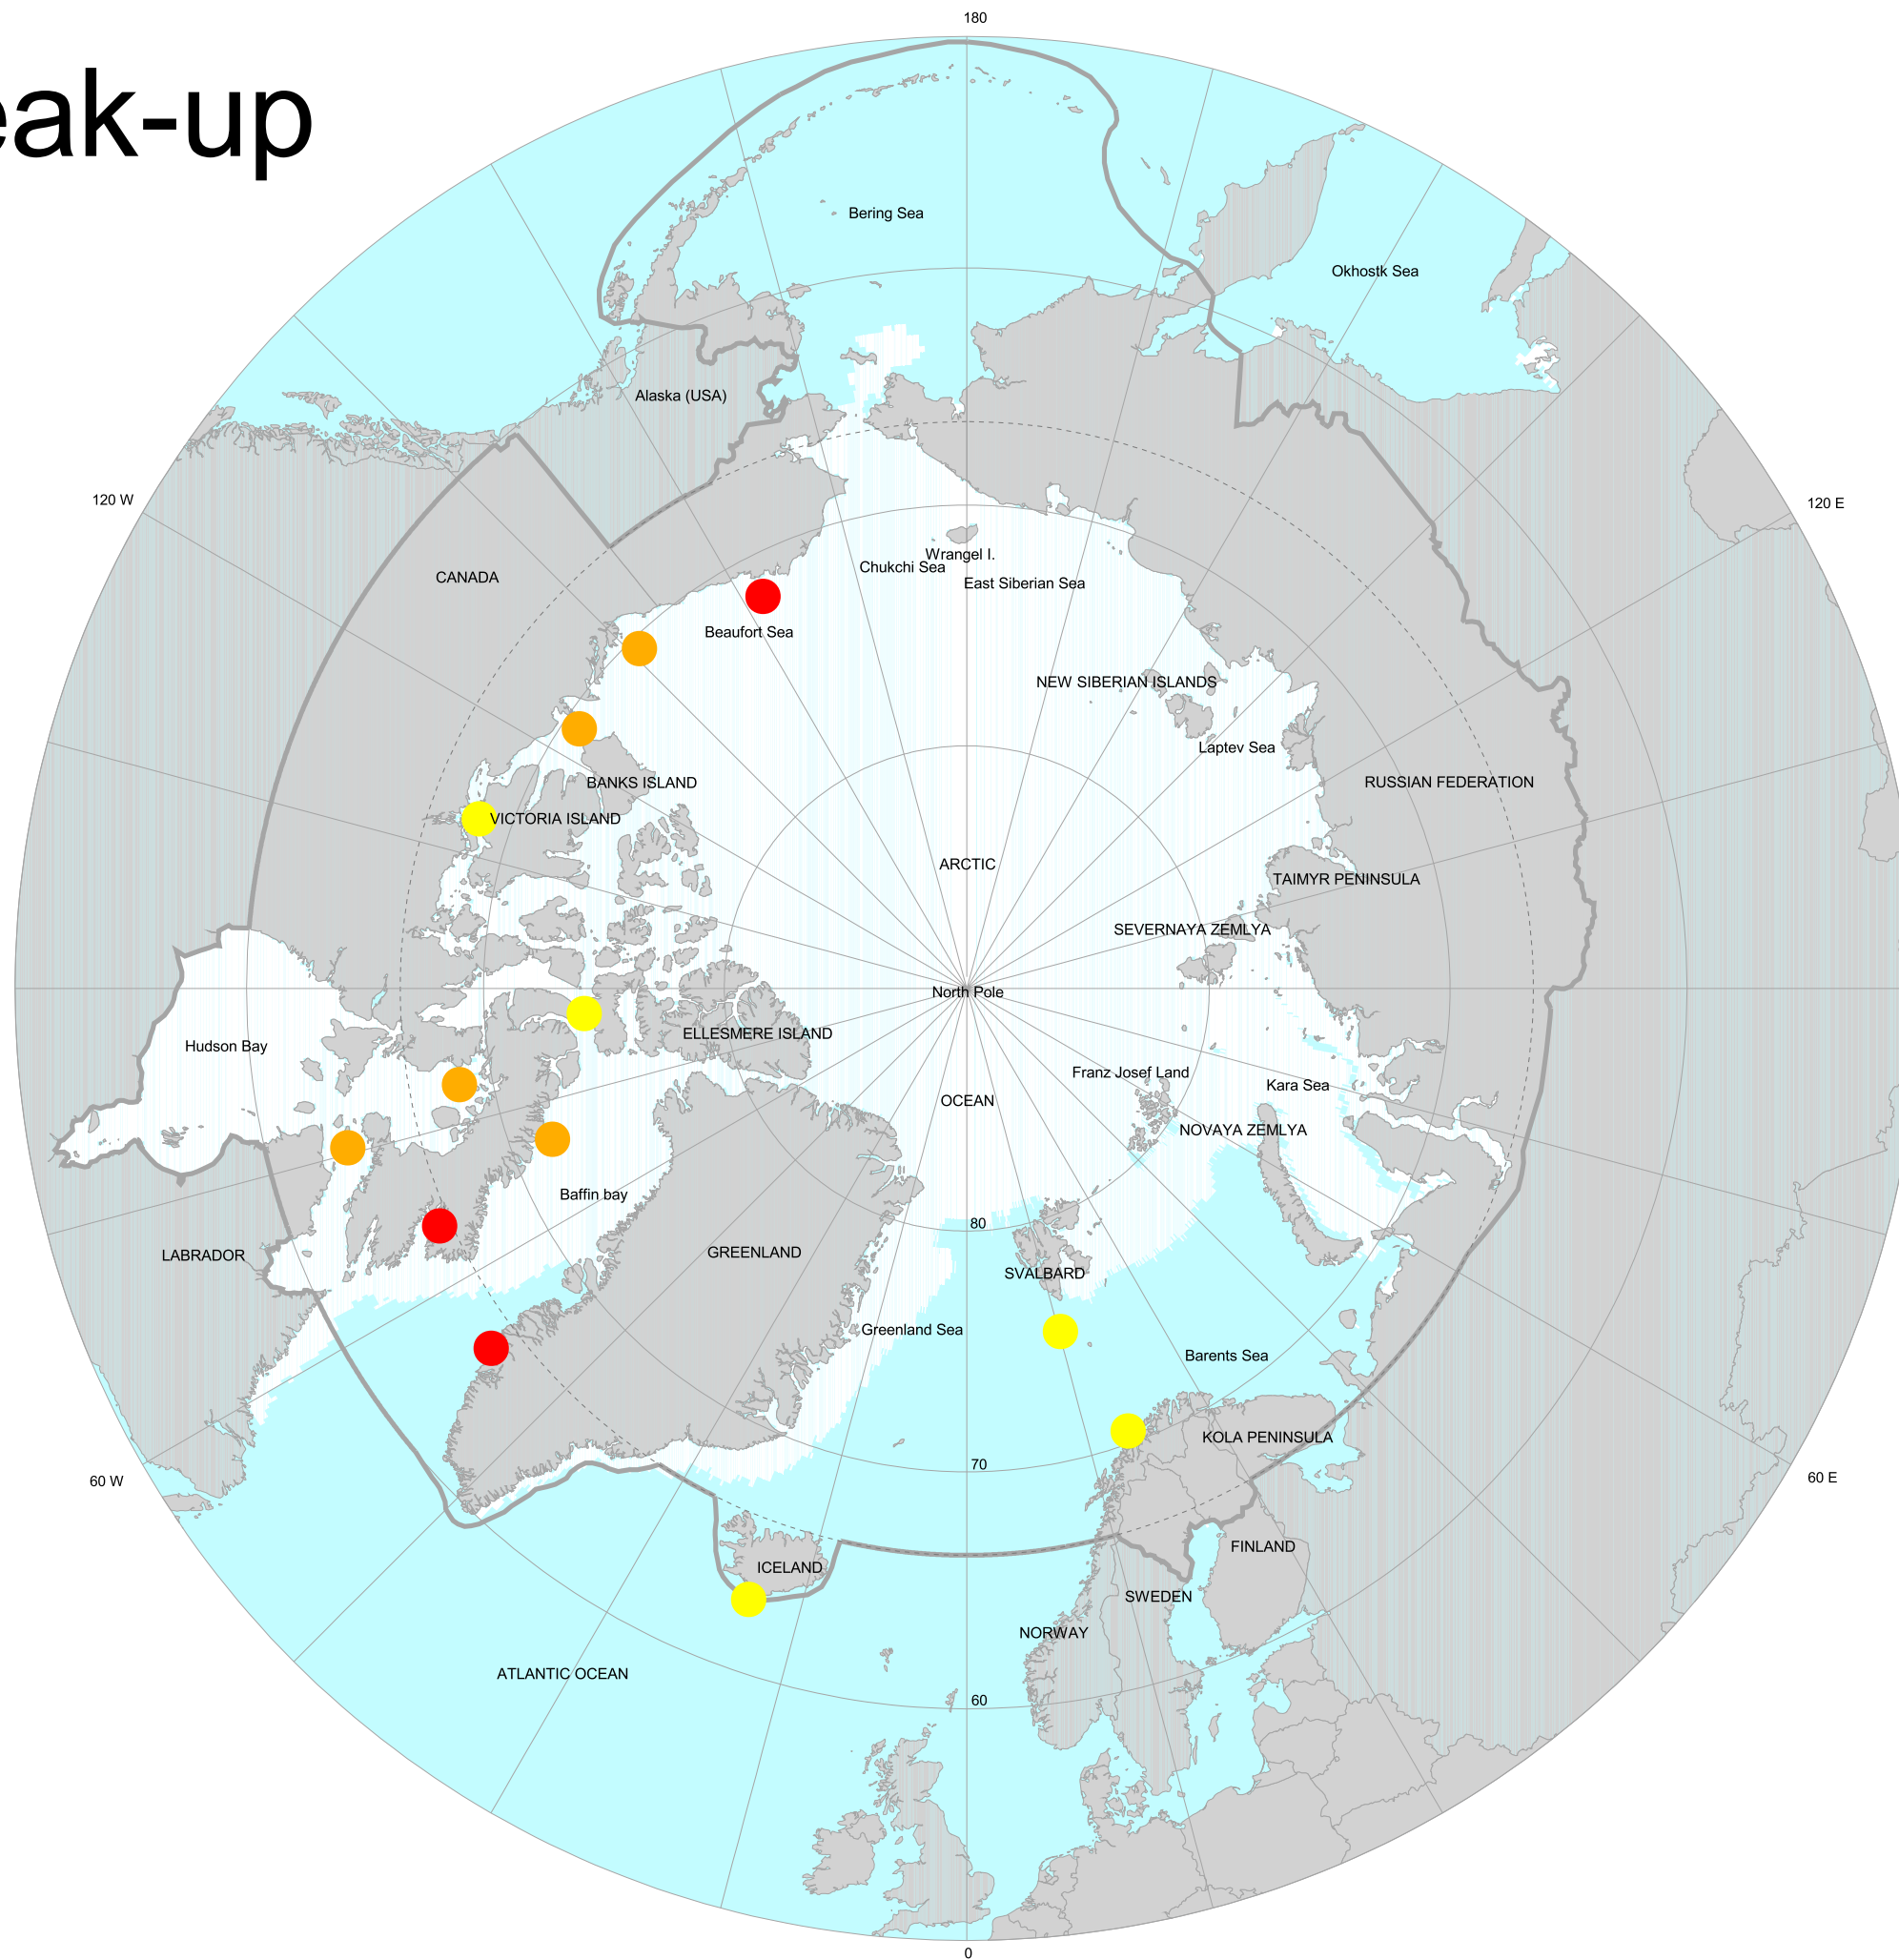

Break-up

BIOLOGICAL RESOURCES AT RISK FROM OIL SPILLS IN THE ARCTIC

MAP Number 70

Priority Hotspots

- Breakup Season
- Extremely Important
 - Highly Important
 - Important
- EPPR Boundary

View or download this map or others in this series:
www.akvaplan.niva.no/eppr

Data compiled and maps produced for EPPR by Akvaplan-niva (Tromsø, Norway) under contract to the Norwegian Pollution Control Authority

Copyright 2002 EPPR

EPPR Emergency Prevention, Preparedness and Response